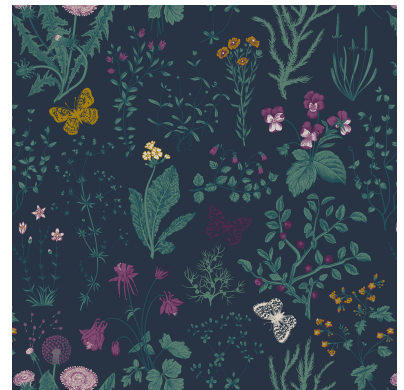

FALL/WINTER 2017  
 Style Number: CPFW17-7007  
 Rain Poncho

Nov 1, 2016

BUTTERFLY FLORAL PRINT

Details:

- Please reference 402676 for fit, material & etc.
- 5/8" Solid contrast panel colour DTM to ground colour.

WHITE (GROUND)	DEEP SEA 17-5513 TCX	DEEP TEAL 19-4914 TCX	DUSTY LAVENDER 17-3313 TCX	DK PURPLE 19-3528 TCX	BUCKTHORN BRWN 18-0935 TCX	DRESS BLUES 19-4024 TCX